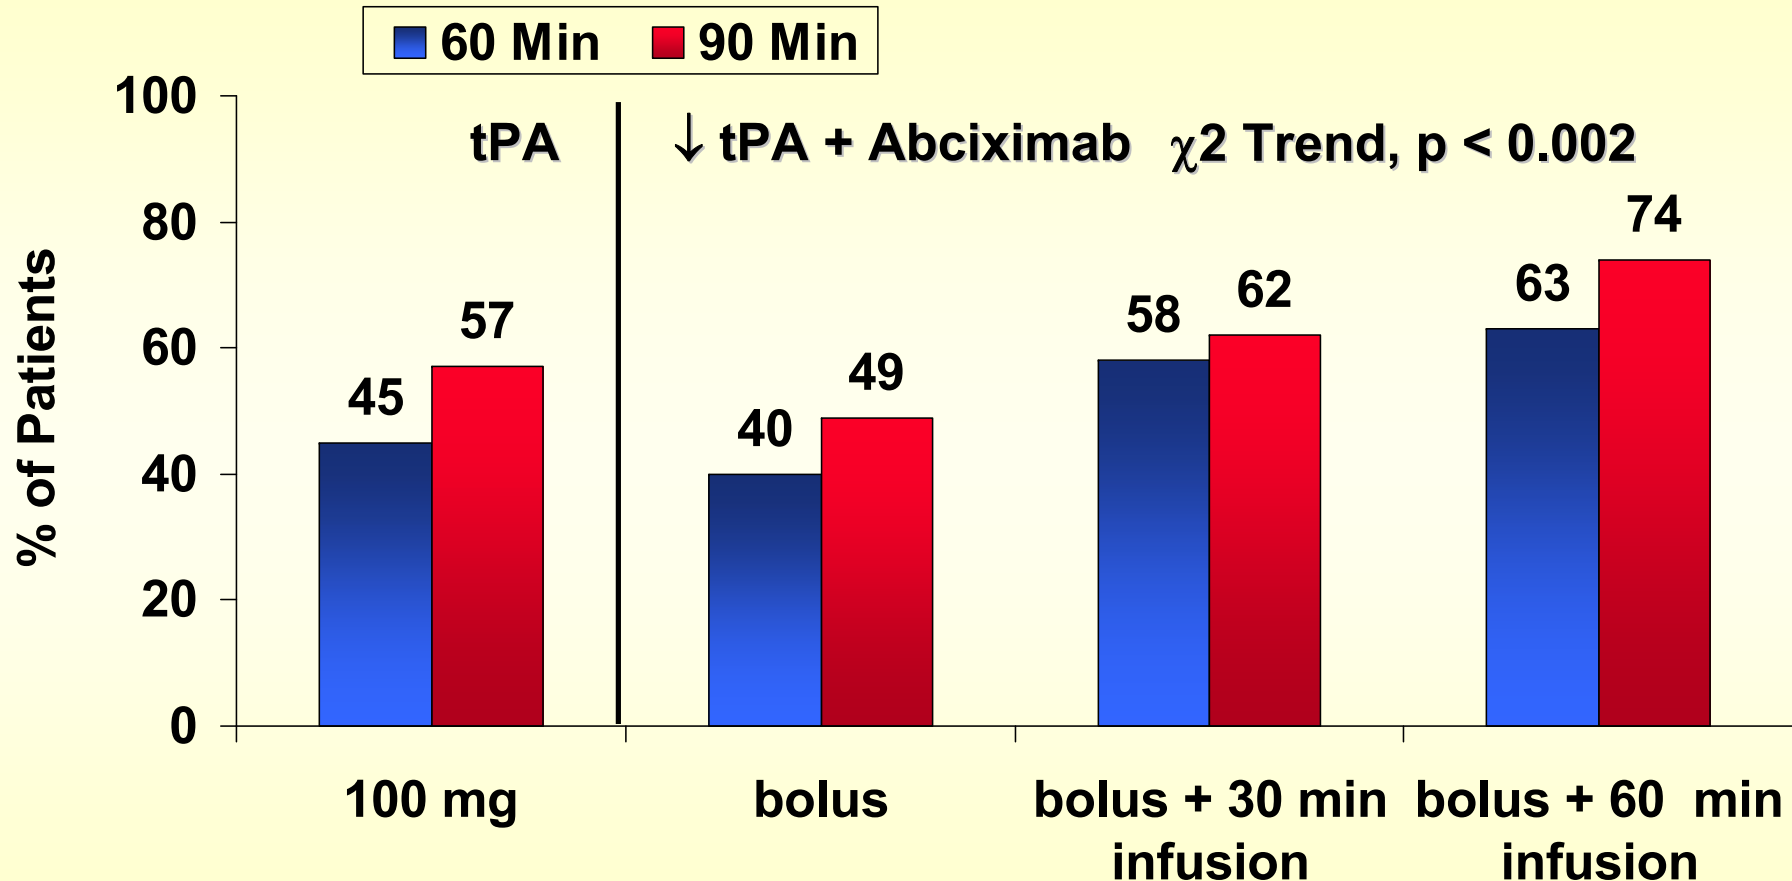

Speed and Extent of Thrombolysis: TIMI 3 Flow

TIMI Frame Count at 90 Min